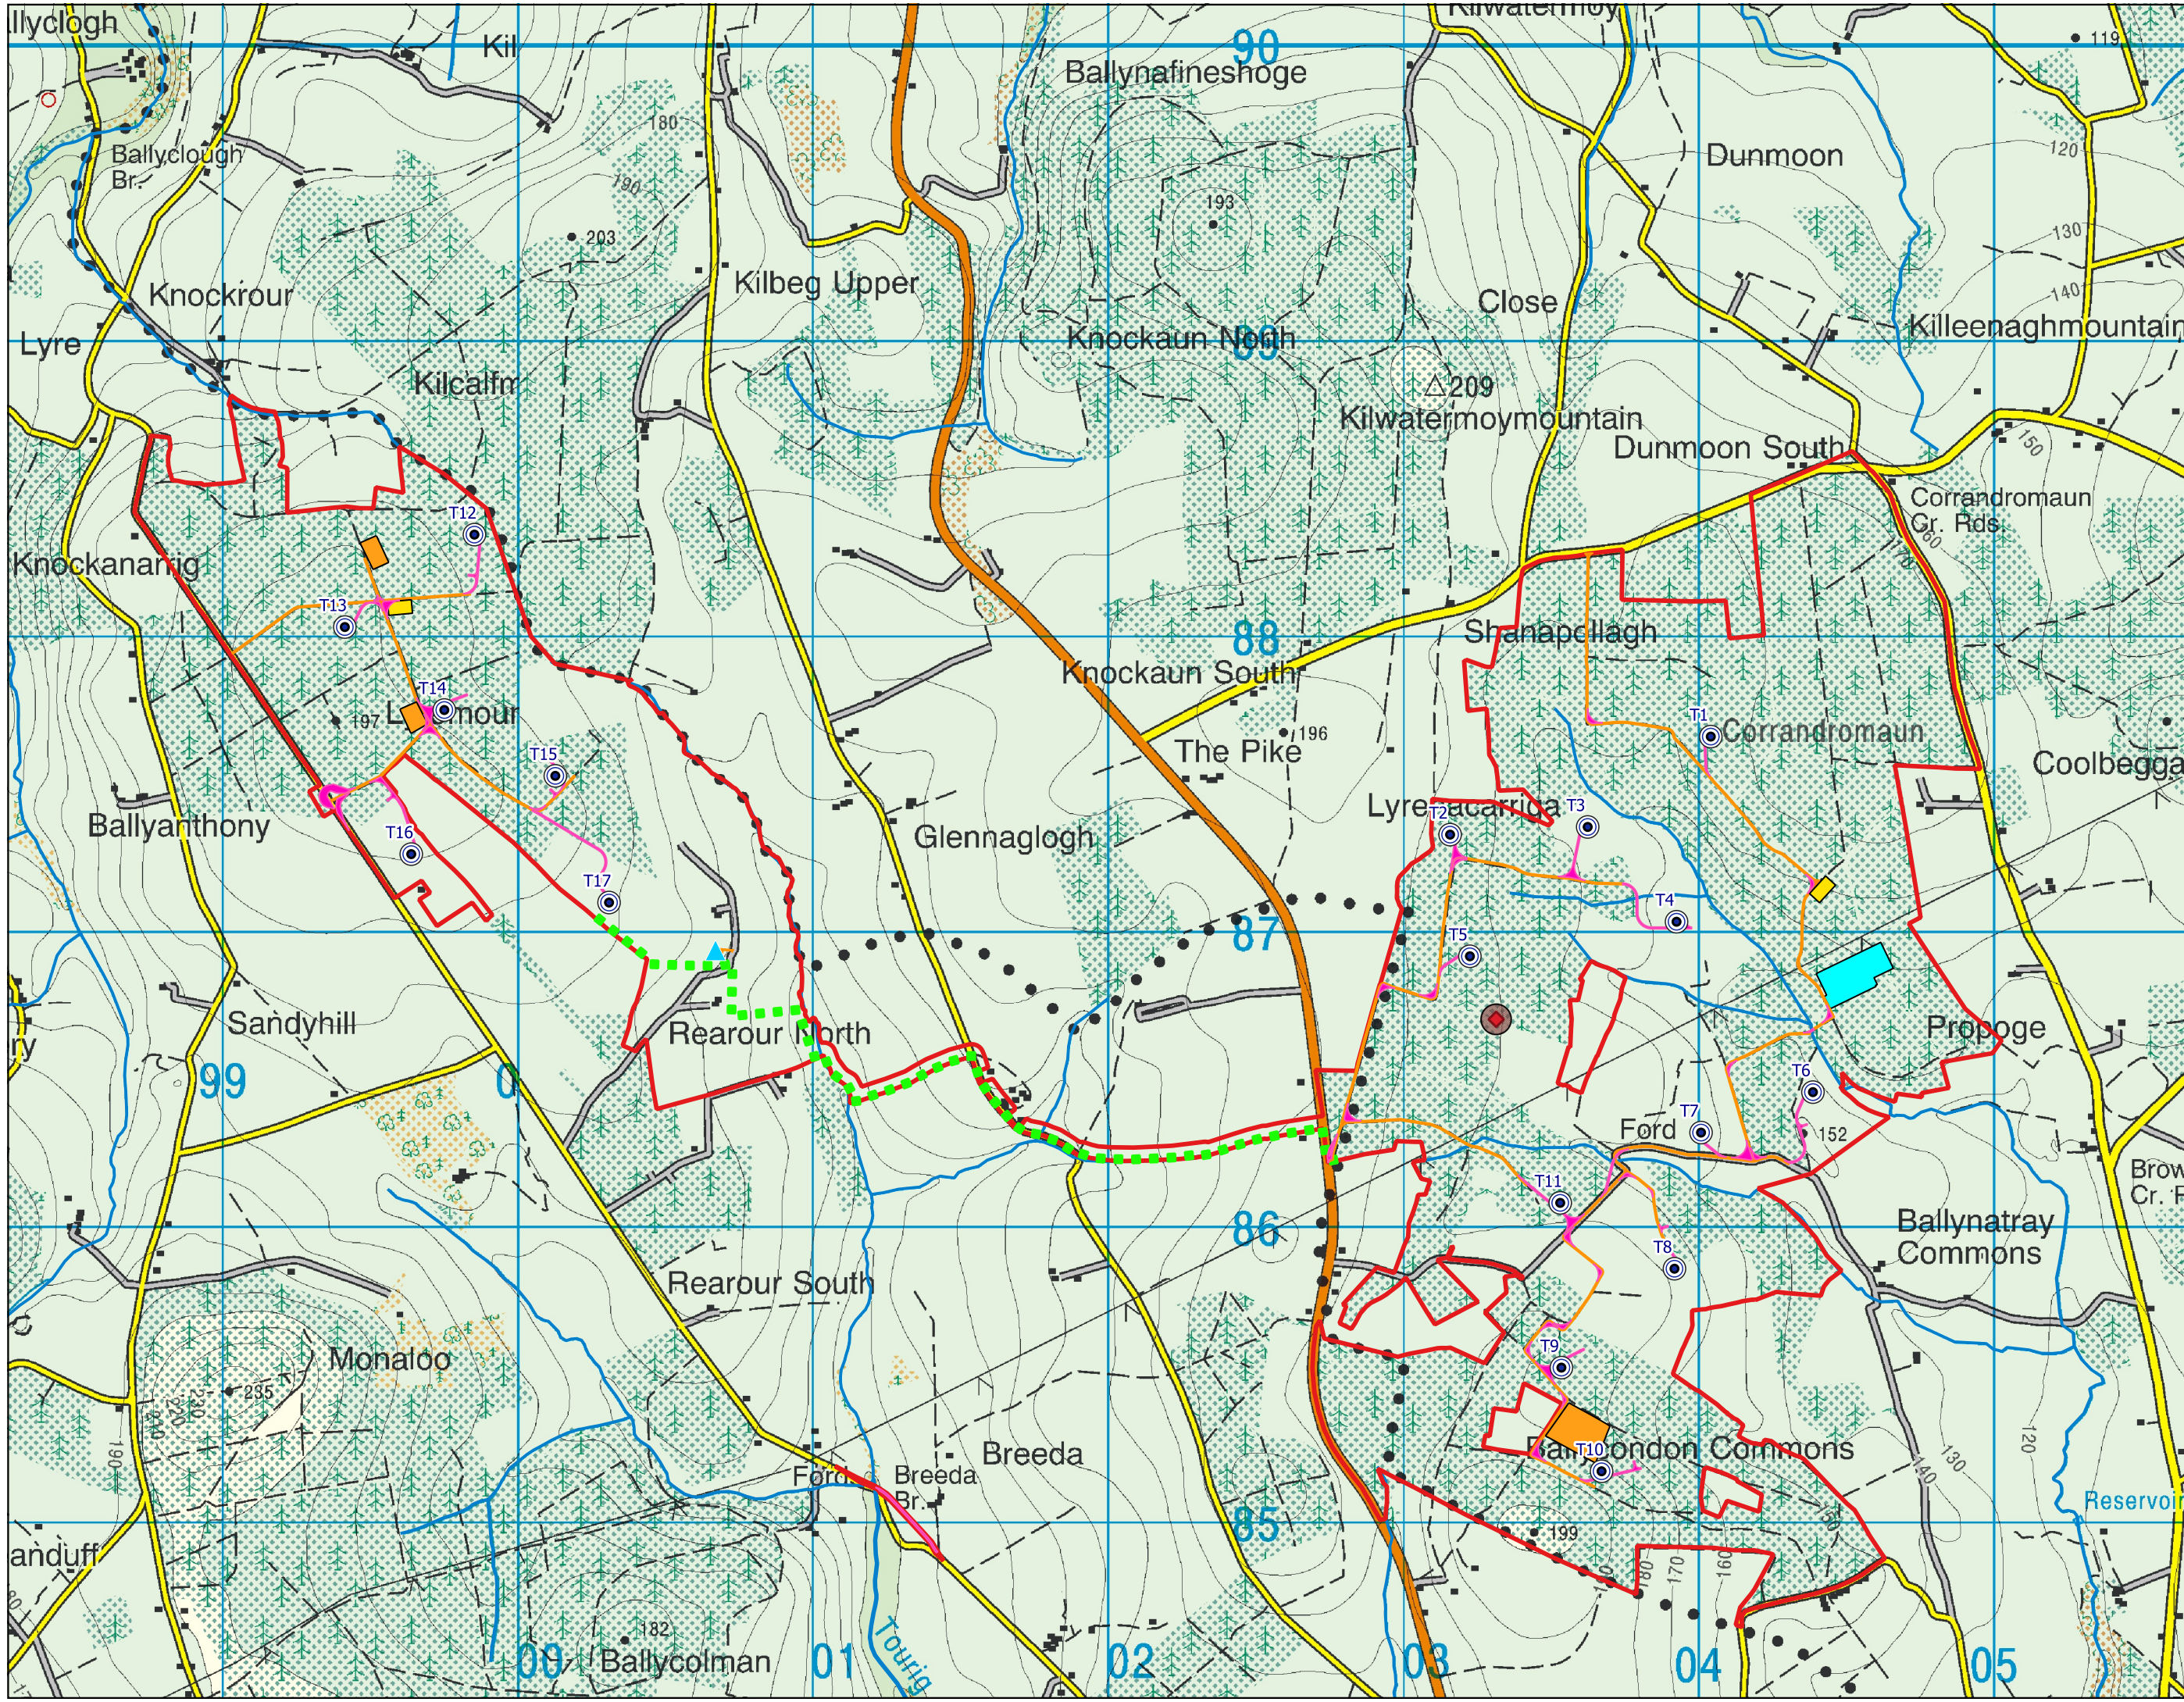

APPENDIX 7-4

BADGER SETT LOCATION

*** CONFIDENTIAL ***

**Only issued to An Bord Pleanála,
Waterford County Council, Cork County
Council and other prescribed bodies**

- Map Legend**
- Site Boundary
 - Proposed 110kV Substation
 - Proposed Turbine
 - ▲ Proposed Met Mast
 - Proposed Borrow Pit
 - - - Collector Cabling Route
 - Proposed Compound
 - Proposed New Road
 - Existing Road Proposed for Upgrade
 -
 - EPA Mapped Watercourses
 - ◆ Badger Sett
 - 50m Badger Sett Buffer

Ordnance Survey Ireland Licence No. AR 0021820 © Ordnance Survey Ireland/Government of Ireland

Badger Set Location	
Project Title	
Lyrenacarriga Wind Farm	
Drawn By	Checked By
H Witter	D McNicholas
Project No.	Drawing No.
170749	Figure 7.7
Scale	Date
1:20000	2020.11.06